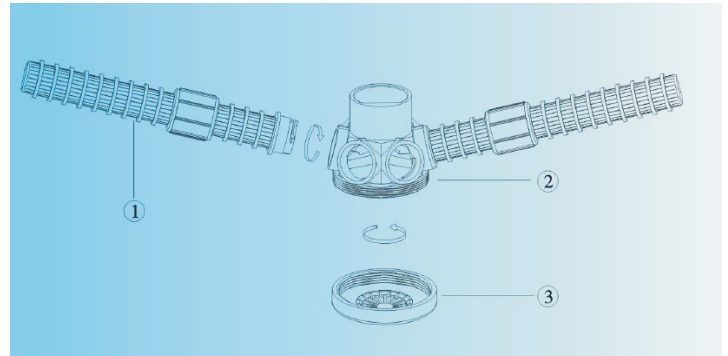

Diffuser & Lateral

Item	Material	Description	QTY
Lateral	PP	Twist Lock, Slot 0.3mm	6
Hub	ABS	6Ports, Twist Lock, Socket:48.5mm	1
Under Cap For Hub	ABS	3"NPT Female Thread	1

Item	Material	Description	QTY
Upper Cap For Hub	PP	2"NPT Thread	1
Lateral	PP	Twist Lock, Slot 0.3mm	6
Hub	PP	6Ports, Twist Lock	1
Tube/TB4020	NORYL	2.5BSP Female Thread To 2"NPT Male Thread	1
O Ring/TB4020	NBR	I.D107.32mm x W5.33mm	1
O Ring/TB4020	NBR	I.D76.4mm x W4.85mm	1
Adapter/TB4020	NORYL	4"-8UN Male Thread To 65.5mm Center Port	1
Nut/TB4020	NORYL	BSP Female Thread	1
90°ELL	PVC	2"NPT Female Thread To 60mm or 63mm Socket	1