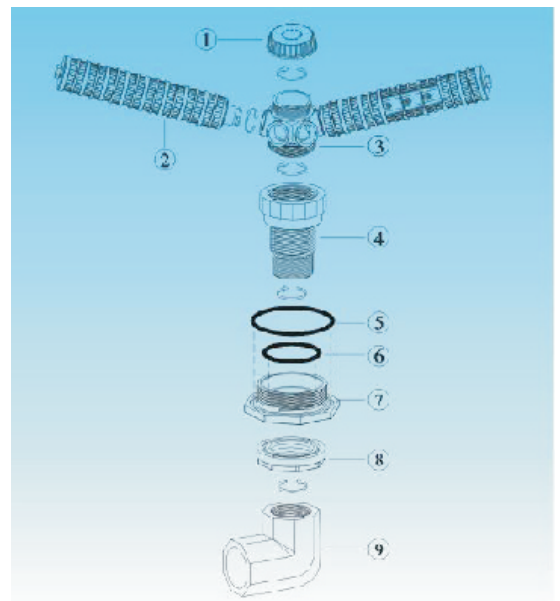

Diffuser & Lateral

Item	Material	Description	QTY
Lateral	PP	Twist Lock, Slot 0.3mm	6
Hub	ABS	6Ports, Twist Lock, Socket:48.5mm	1
Under Cap For Hub	ABS	3"NPT Female Thread	1

Item	Material	Description	QTY
Upper Cap For Hub	PP	2"NPT Thread	1
Lateral	PP	Twist Lock, Slot 0.3mm	6
Hub	PP	6Ports, Twist Lock	1
Tube/TB4020	NORYL	2.5BSP Female Thread To 2"NPT Male Thread	1
O Ring/TB4020	NBR	I.D107.32mm x W5.33mm	1
O Ring/TB4020	NBR	I.D76.4mm x W4.85mm	1
Adapter/TB4020	NORYL	4"-8UN Male Thread To 65.5mm Center Port	1
Nut/TB4020	NORYL	BSP Female Thread	1
90°ELL	PVC	2"NPT Female Thread To 60mm or 63mm Socket	1